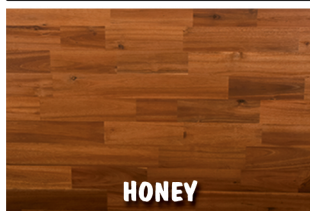

SOUTHEASTERN SALVAGE

Scan the QR code to see what our customers are doing with their Butcher Block Countertops

SOLID HARDWOOD BUTCHER BLOCK COUNTERTOPS

VARIETIES AND SIZES MAY VARY BY STORE

EXOTIC HARDWOODS FROM BOLIVIA
ALISO, CAMBARA, CURUPAU, JICHITURIQUI, MAHOGANY, MARA MACHO, MORA, TARARA

8' x 26" x 2" **\$229** 10' x 26" x 2" **\$279** 8' x 30" x 2" **\$299** 8' x 36" x 2" **\$319**

ACACIA BUTCHER BLOCK TABLE TOPS

32" x 48" x 2" **\$145** 42" x 42" x 2" **\$165**

PREFINISHED ACACIA FROM VIETNAM

2 COLORS: HONEY AND ESPRESSO

8' x 25" x 1½" **\$249** 10' x 25" x 1½" **\$309** 8' x 30" x 1½" **\$349** 8' x 36" x 1½" **\$359**

HONEY

ESPRESSO

ALISO

CAMBARA

CURUPAU

JICHITURIQUI