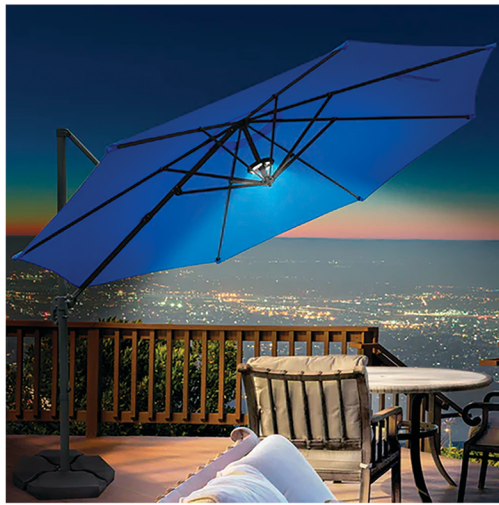

NEW POP UP & PATIO UMBRELLAS

POP UP CANOPIES
10' TO 15' **\$49 TO \$89**

STYLES AND COLORS MAY VARY BY STORE
MARKET & CANTILEVER
\$59 TO \$79

(803) 776-6676
7505 GARNERS FERRY ROAD, COLUMBIA
M-F 9AM-6PM | SAT 8AM-6PM | SUN 10AM-6PM
www.SoutheasternSalvage.com
Join our VIP Club for Special Discounts
Where You Can Buy Almost Anything - Almost!