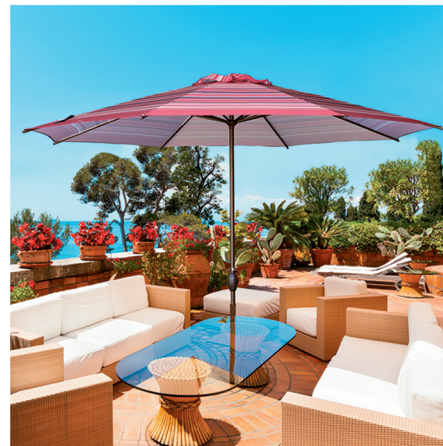

SOUTHEASTERN SALVAGE

PATIO UMBRELLAS

7.5' TO 11' **\$27 TO \$59**

CANTILEVER UMBRELLAS 10' TO 11' **\$69 TO \$79**

DELUXE CANTILEVER UMBRELLAS **\$188**

SOME WITH 360° ROTATION, SOME WITH LIGHTS 10' TO 12.5'

STYLES AND COLORS MAY VARY BY STORE