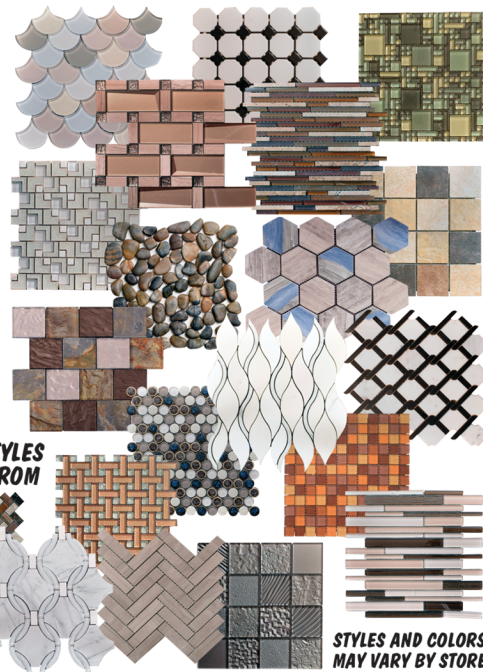

ACACIA BUTCHER BLOCK TABLE TOPS

32" x 48" x 2"	\$145	42" x 42" x 2"	\$165
----------------	--------------	----------------	--------------

EXOTIC HARDWOODS FROM BOLIVIA

CAMBARA, MARA MACHO, ALISO, AND CURUPAU

8' x 26" x 1"	\$139	8' x 36" x 1"	\$189
---------------	--------------	---------------	--------------

STONE • GLASS • METAL • PORCELAIN

MOSAIC TILE

RANDOM, STACKED, & BRICK JOINT

STARTING AT **\$1.98** SQ. FT.

4mm AND 8mm GLASS MESH AND LOOSE

MANY OTHER STYLES TO SELECT FROM

STYLES AND COLORS MAY VARY BY STORE

www.HomeEmporium.com

Join our VIP Club for Special Discounts

Where You Can Buy Almost Anything - Almost!